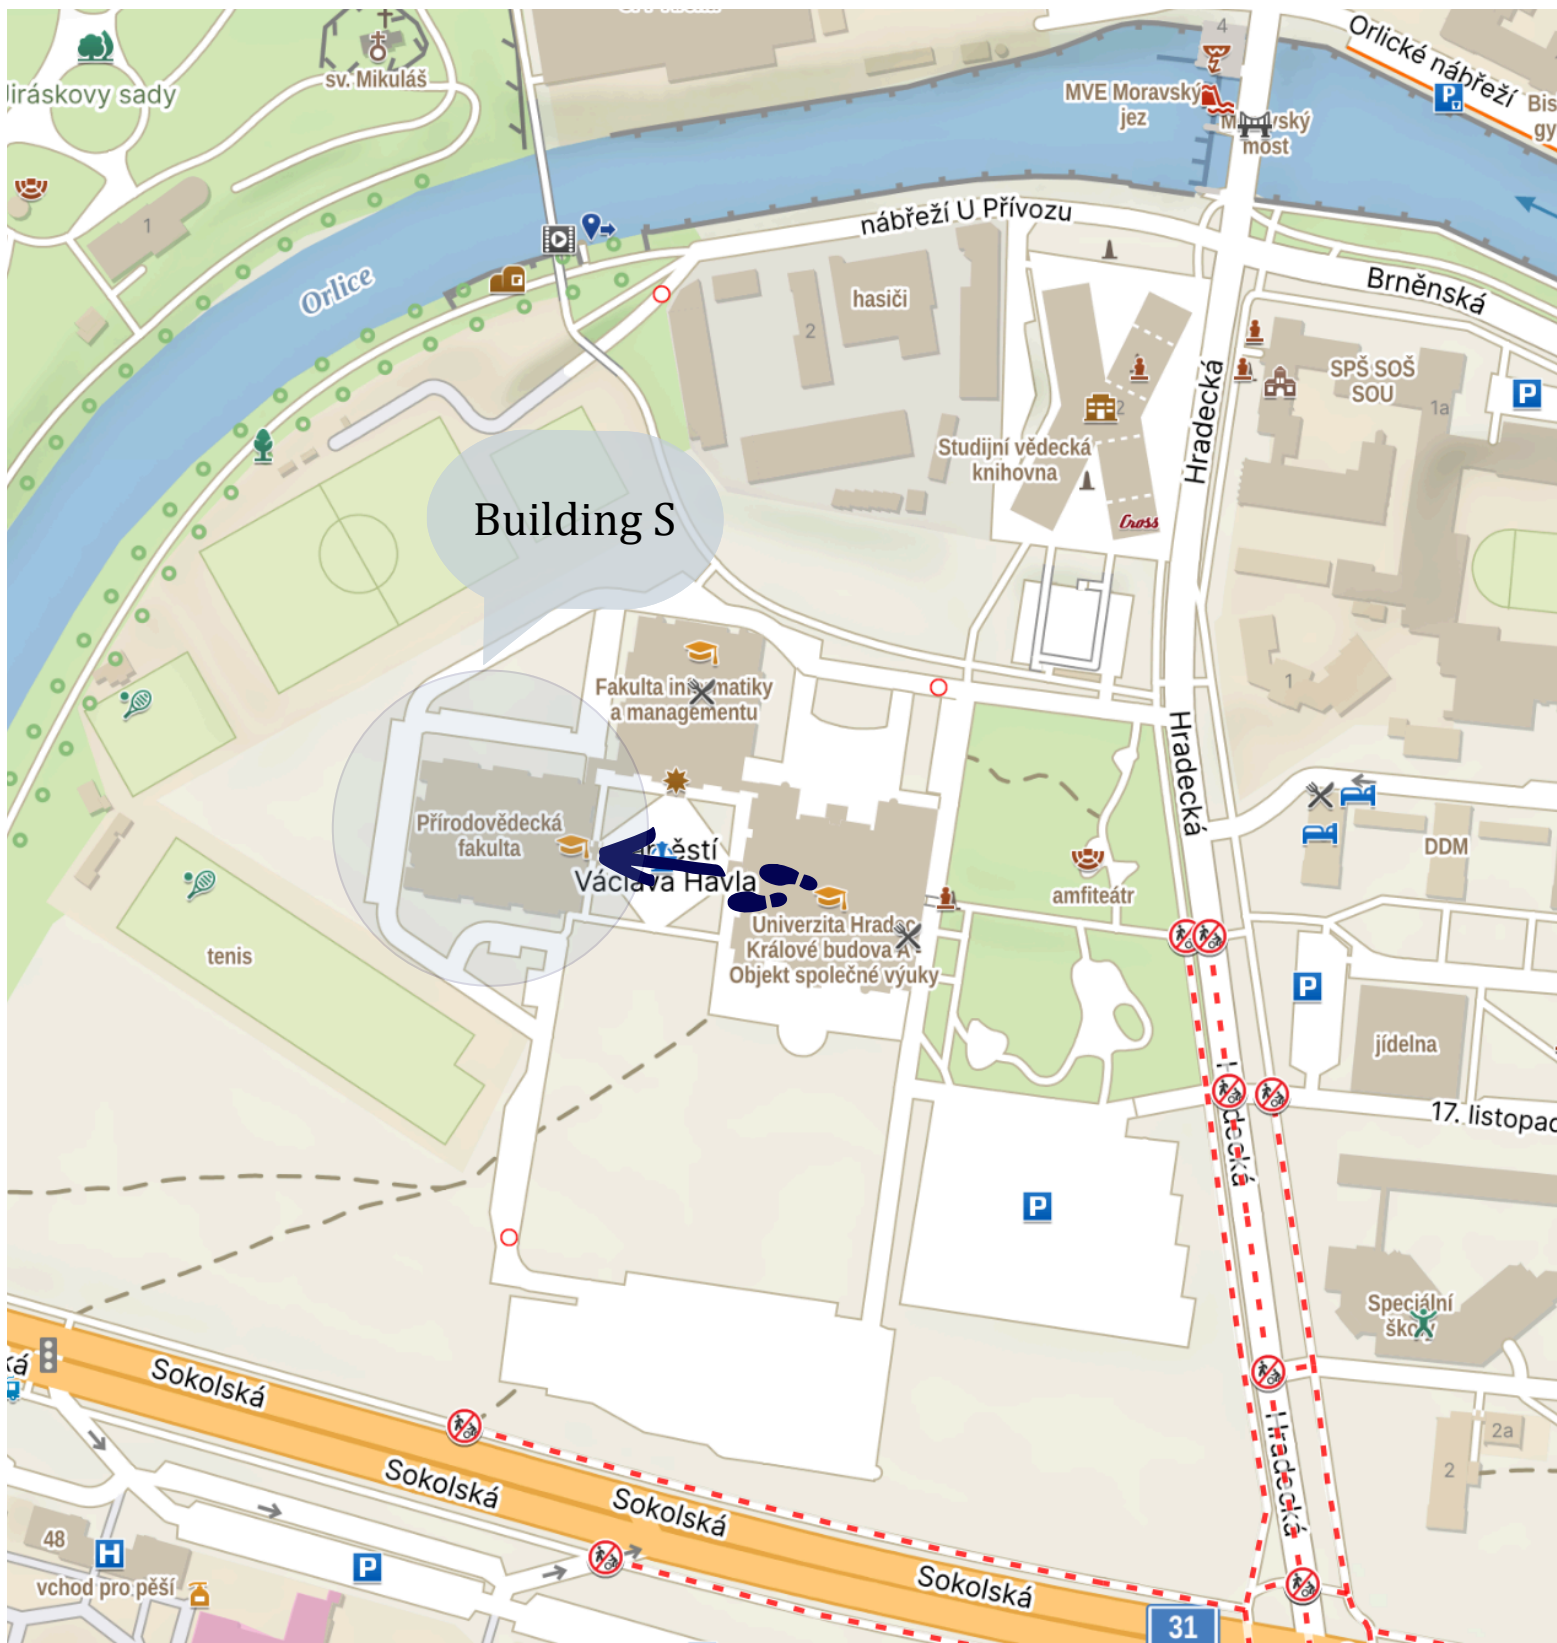

Building S - The Faculty of Science

Registration, Coffee breaks,

Conference ROOMS A, B, C

Building A - Common Education Facility Atrium - Lunches and Banquet

Hradecká 1227/4
500 03 Hradec Králové
Czech Republic

Entrance

Building S

Building A

Entrance