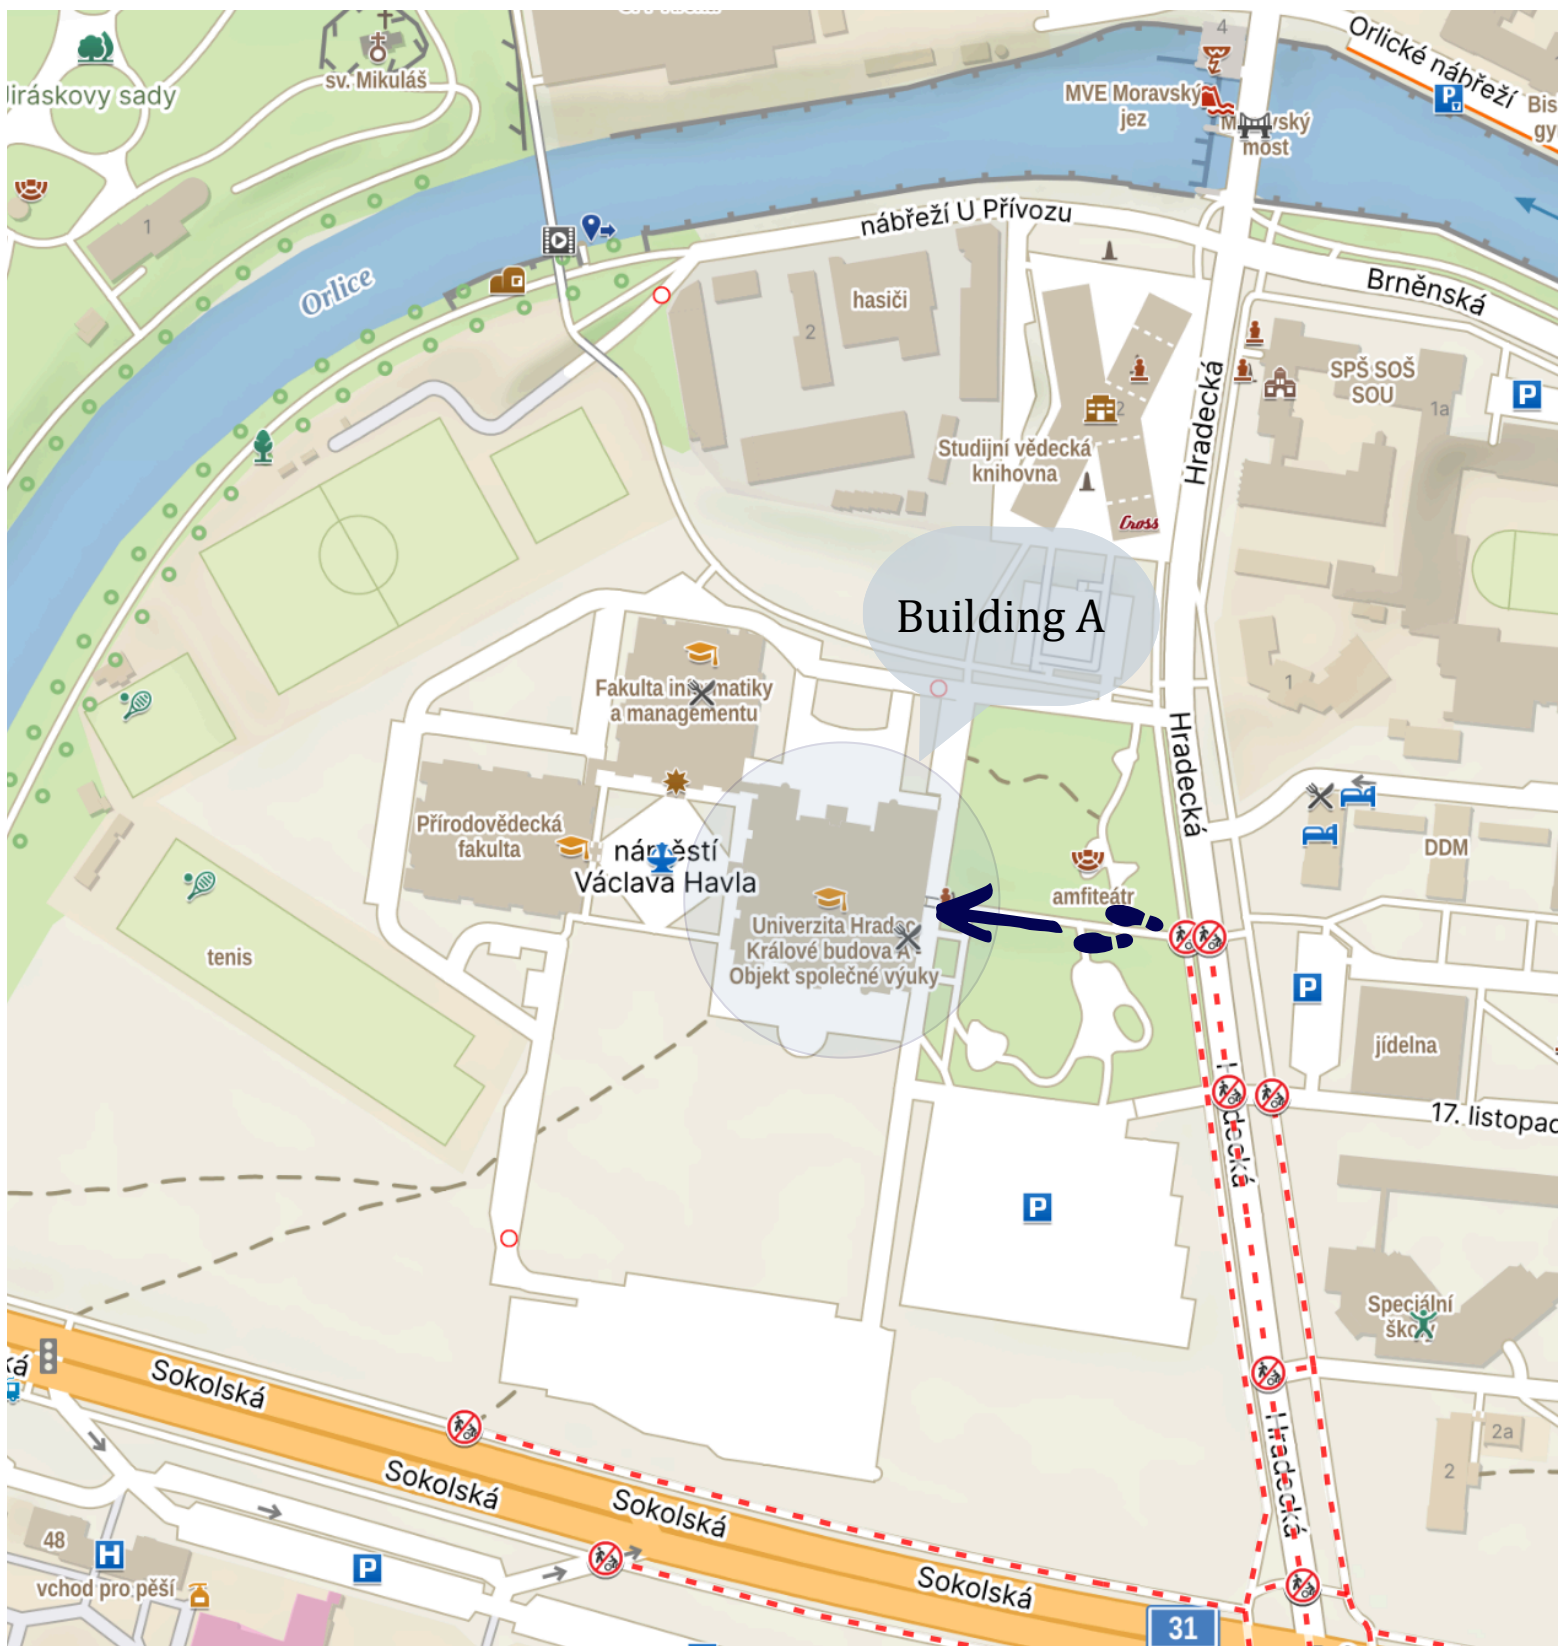

Building S - The Faculty of Science

Registration, Coffee breaks,

Conference ROOMS A, B, C

Building A - Common Education Facility Atrium - Lunches and Banquet

Hradecká 1227/4
500 03 Hradec Králové
Czech Republic

Entrance

Building S

Building A

Entrance